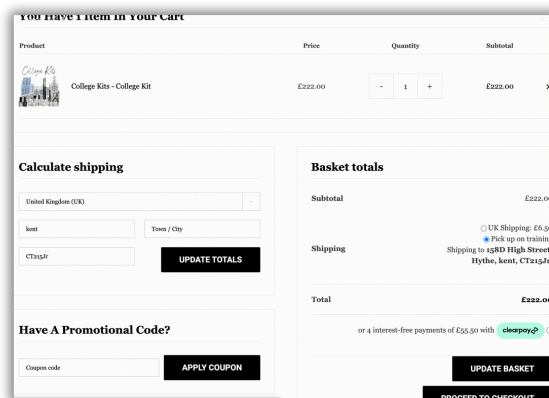

Please note: this is not your account password! I sent this password via email. Forgot it? → CONTACT ME

Enter password here... It's NOT your account password!

[SUBMIT PASSWORD](#)

Step 5- click on kit and scroll down till you see add to basket

Step 6 - Once you have finished shopping, go to the basket.

You can choose to have your items posted out FREE of charge.

Please select pick up on training to avoid paying postage.

AT CHECKOUT IT WILL ASK YOU TO UPLOAD A CERTIFICATE
PLEASE IGNORE THIS, YOUR ORDER WILL STILL GO
THROUGH